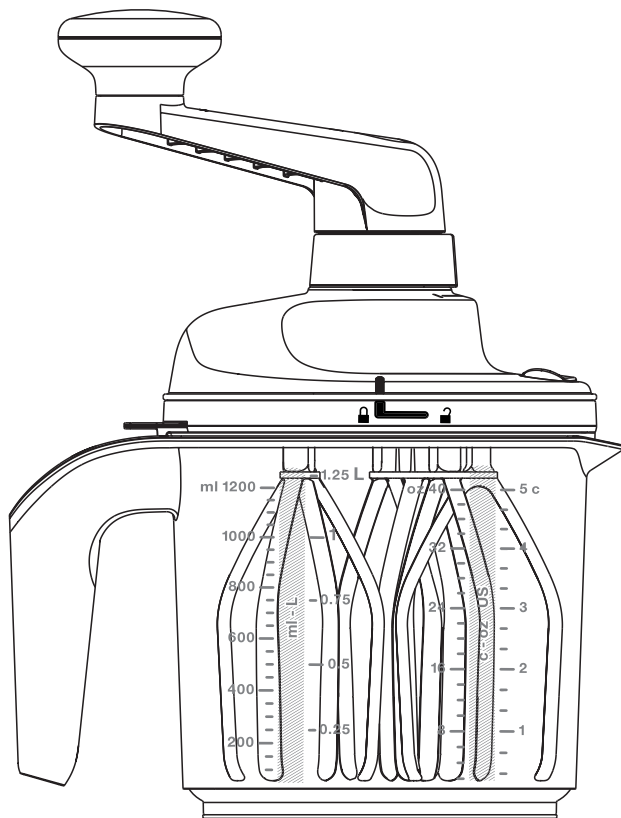

EZ Speedy

63FL13051

Imported by: Tupperware Belgium NV, Wijngaardveld 17, B-9300 Aalst, Belgium.

Tupperware